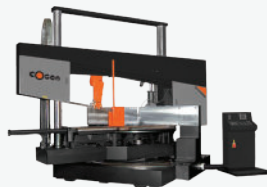

SH-1500DM | Semi-Automatic Dual Column

	90°	45°	60°	
●	33.4"	31.4"	22.8"	Bundle Width.....NA
■	29.5"x59"	29.5"x35.4"	29.5"x22.8"	Bundle Height.....NA
				Blade.....2.625"
				Motor.....20HP

Weight.....37,566 lbs
Bed Height.....50.9"
Floorspace.....133"x226"x164"